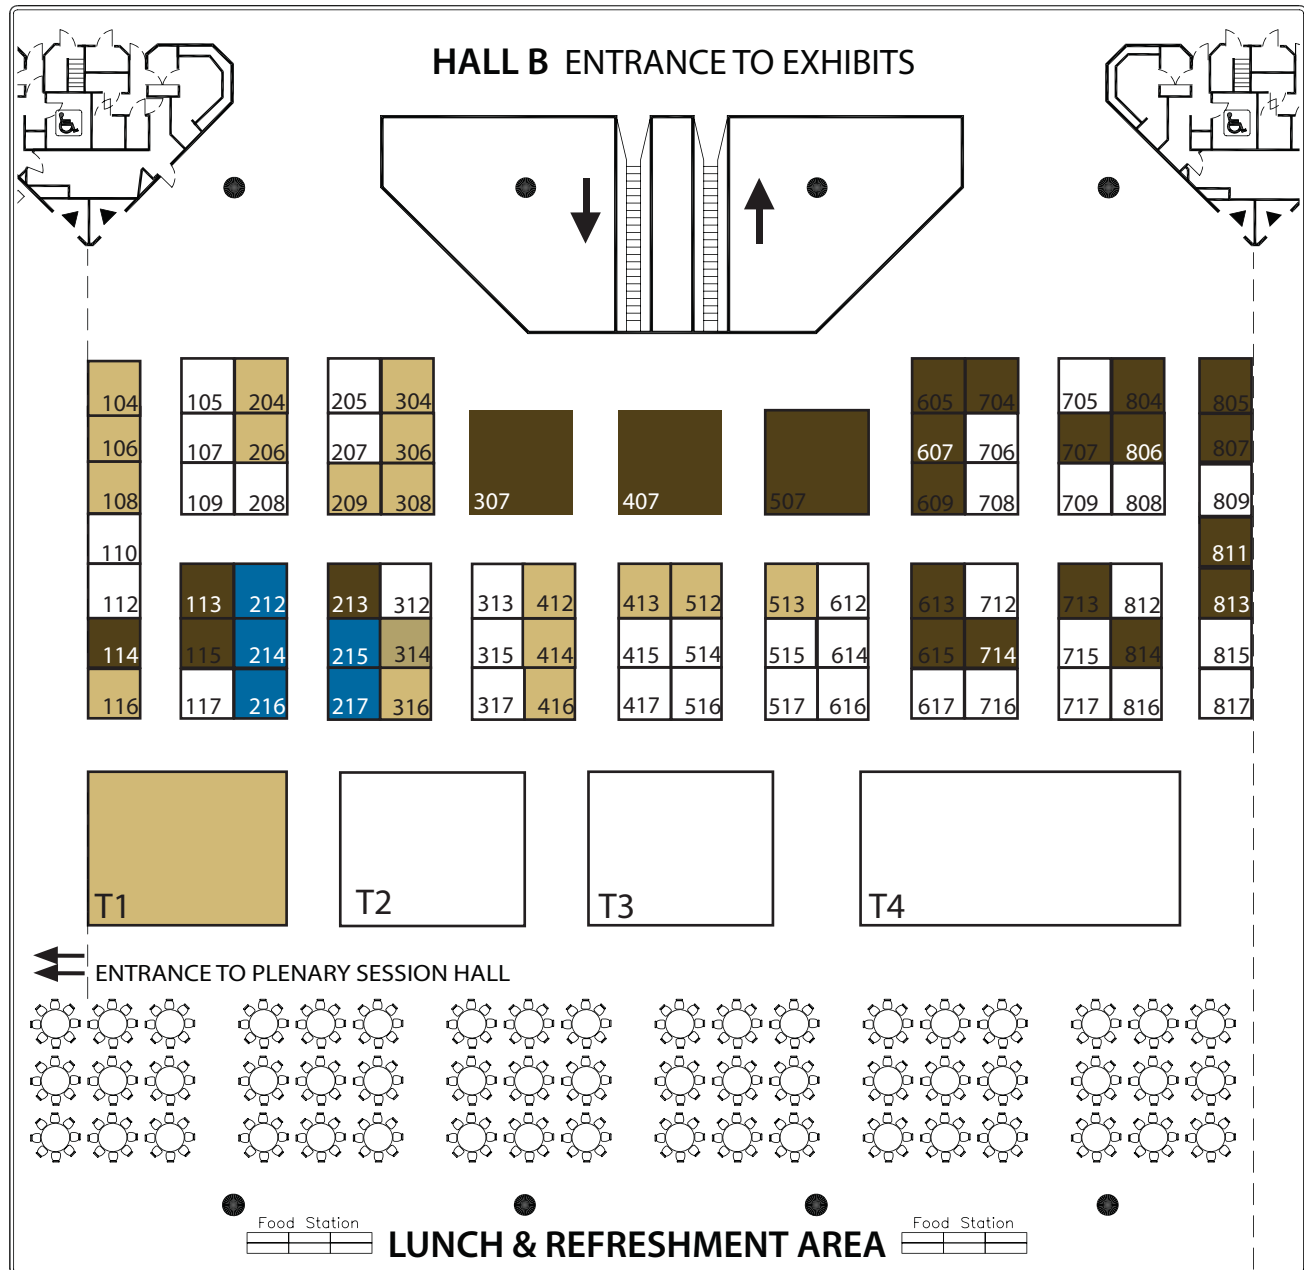

# 21st World Conference on Disaster Management Floorplan Layout Metro Toronto Convention Centre - North Building - Hall B

For more information regarding benefits of exhibiting at WCDM please contact:

- ON HOLD
- SOLD
- EDUCATION PAVILION